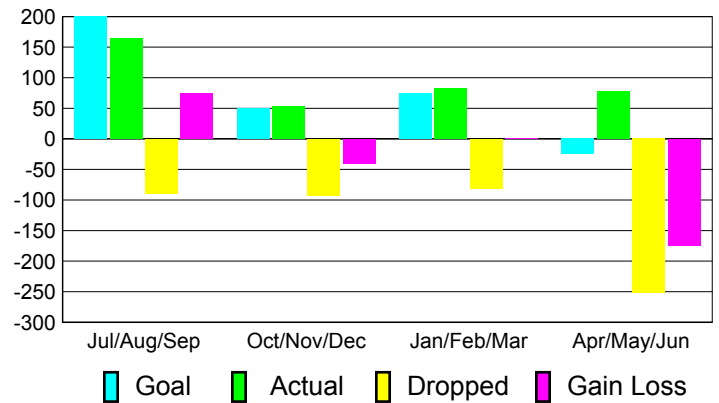

### YTD Status Quo Clubs 2010-2011

Status Quo Clubs Compared to Status Quo Members

## MEMBERSHIP

**Membership Results**  
2010-2011

**Membership**  
2009-2010

Month	Net Memb Goal	Actual New Memb	Actual Dropped Memb	Gain/Loss of Memb	Gain/Loss of Memb
Jul/Aug/Sep	200	164	-89	75	84
Oct/Nov/Dec	50	53	-93	-40	-24
Jan/Feb/Mar	75	82	-81	1	33
Apr/May/June	-25	77	-252	-175	-121
<b>Totals</b>	<b>300</b>	<b>376</b>	<b>-515</b>	<b>-139</b>	<b>-28</b>

### Membership Results 2010-2011

Goal, New, Dropped, Gain/Loss

### Comparison of Membership Gain/Loss

Current Year Compared to the Previous Year