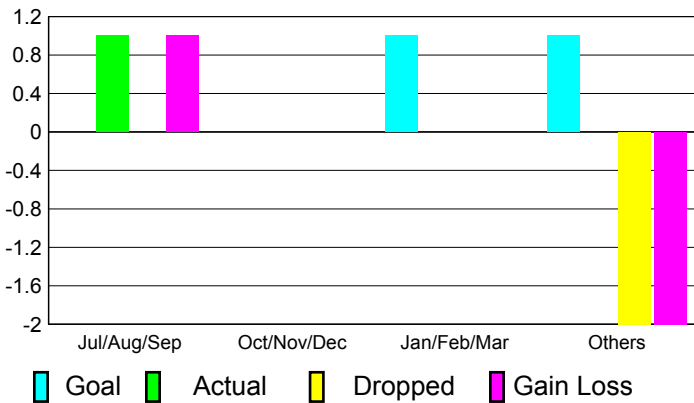

## CLUBS

**Club Results**  
2010-2011

**Clubs**  
2009-2010

Month	New Club Goal	Actual New Clubs	Actual Dropped Clubs	Gain/Loss of Clubs	Gain/Loss of Clubs
Jul/Aug/Sep	0	1	0	1	0
Oct/Nov/Dec	0	0	0	0	0
Jan/Feb/Mar	1	0	0	0	1
Apr/May/June	1	0	-2	-2	0
<b>Totals</b>	<b>2</b>	<b>1</b>	<b>-2</b>	<b>-1</b>	<b>1</b>

### Club Results 2010-2011

Goal, New, Dropped, Gain/Loss

### Comparison of Club Gain/Loss

Current Year Compared to the Previous Year