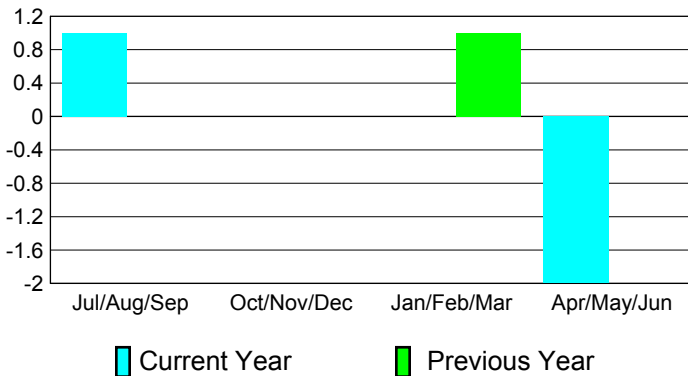

2010-2011 GMT Reports for District (or Undistricted) **District 330 B**

GMT: **Shinobu Goto**

Location: **JAPAN**

GMT CA: **5**

CLUBS

Club Results
2010-2011

Clubs
2009-2010

Month	New Club Goal	Actual New Clubs	Actual Dropped Clubs	Gain/Loss of Clubs	Gain/Loss of Clubs
Jul/Aug/Sep	0	1	0	1	0
Oct/Nov/Dec	0	0	0	0	0
Jan/Feb/Mar	1	0	0	0	1
Apr/May/June	1	0	-2	-2	0
Totals	2	1	-2	-1	1

Club Results 2010-2011

Goal, New, Dropped, Gain/Loss

Comparison of Club Gain/Loss

Current Year Compared to the Previous Year

YTD Status Quo Clubs 2010-2011

Status Quo Clubs Compared to Status Quo Members

MEMBERSHIP

Membership Results
2010-2011

Membership
2009-2010

Month	Net Memb Goal	Actual New Memb	Actual Dropped Memb	Gain/Loss of Memb	Gain/Loss of Memb
Jul/Aug/Sep	200	164	-89	75	84
Oct/Nov/Dec	50	53	-93	-40	-24
Jan/Feb/Mar	75	82	-81	1	33
Apr/May/June	-25	77	-252	-175	-121
Totals	300	376	-515	-139	-28

Membership Results 2010-2011

Goal, New, Dropped, Gain/Loss

Comparison of Membership Gain/Loss

Current Year Compared to the Previous Year

Gender Comparison 2010-2011

Jul/Aug/Sep

Oct/Nov/Dec

Jan/Feb/Mar

Apr/May/June

Male

Female